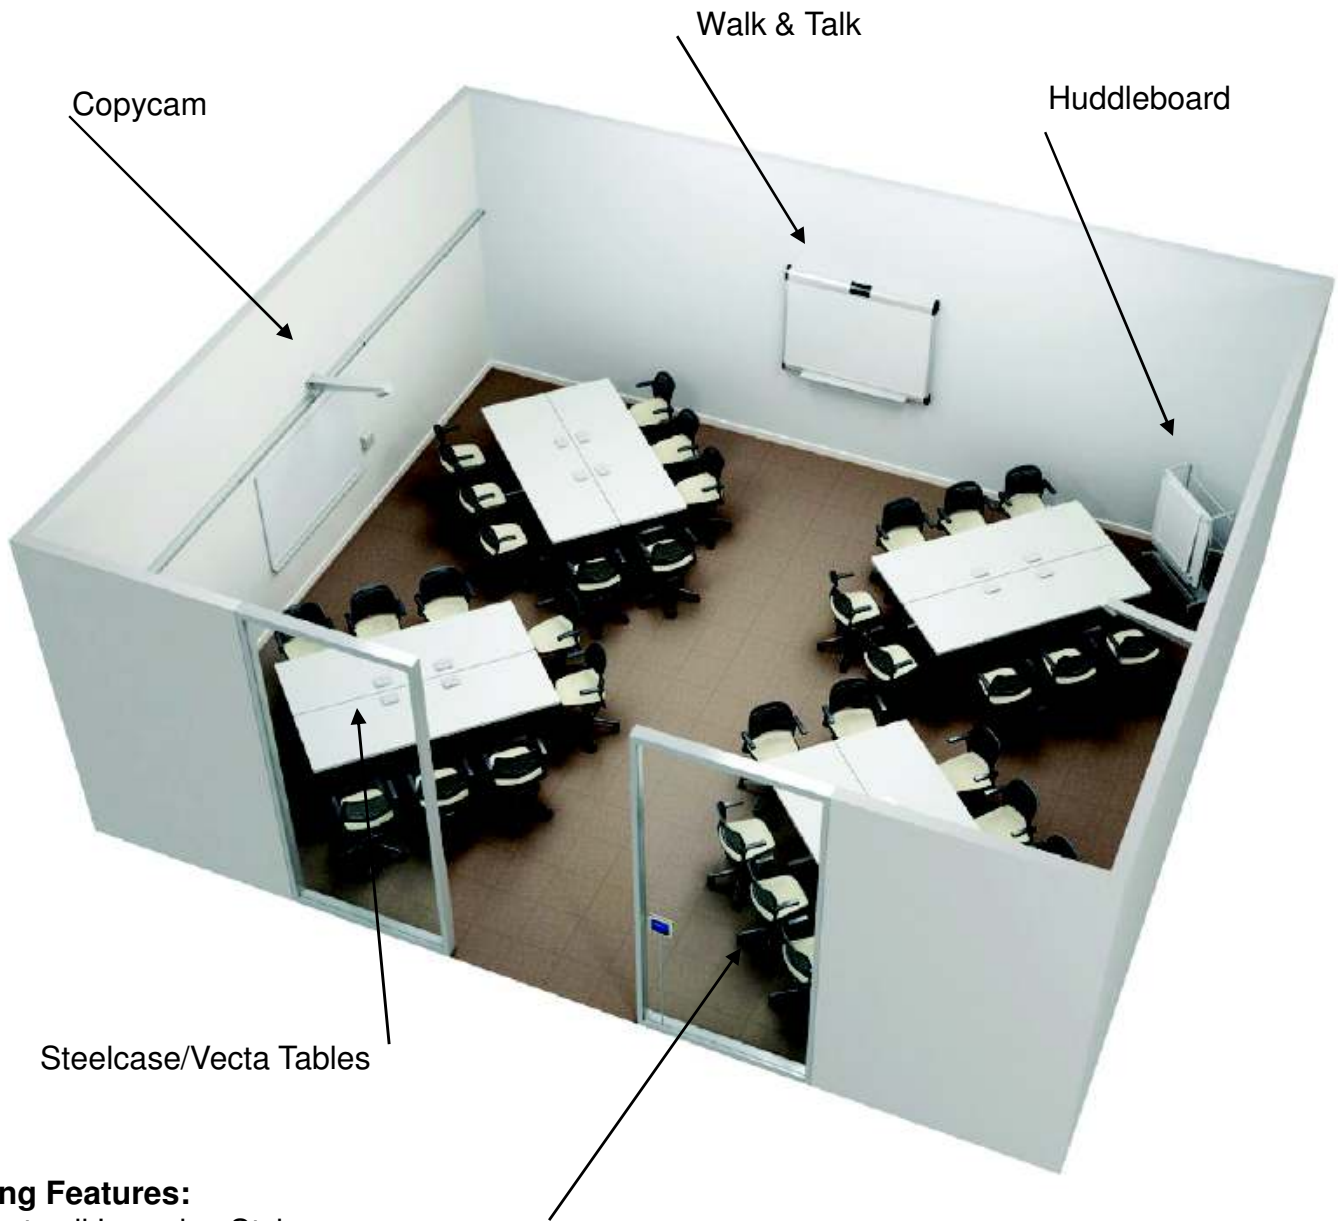

## Defining Features:

- Supports all Learning Styles
- Change in Geometry
- Provides Multiple Stages
- Furniture Supports Student Mobility
- Local Access to Tools
- Display of Content

**TABLES – 24” x 60”**